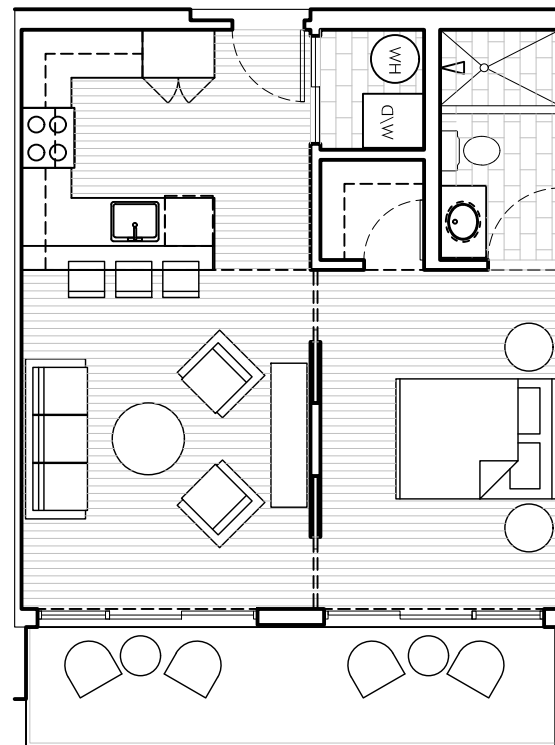

CONDOMINIUM

TYPE A - 1 BEDROOM

552 SF INTERIOR

(110 SQ. FT. BALCONY)