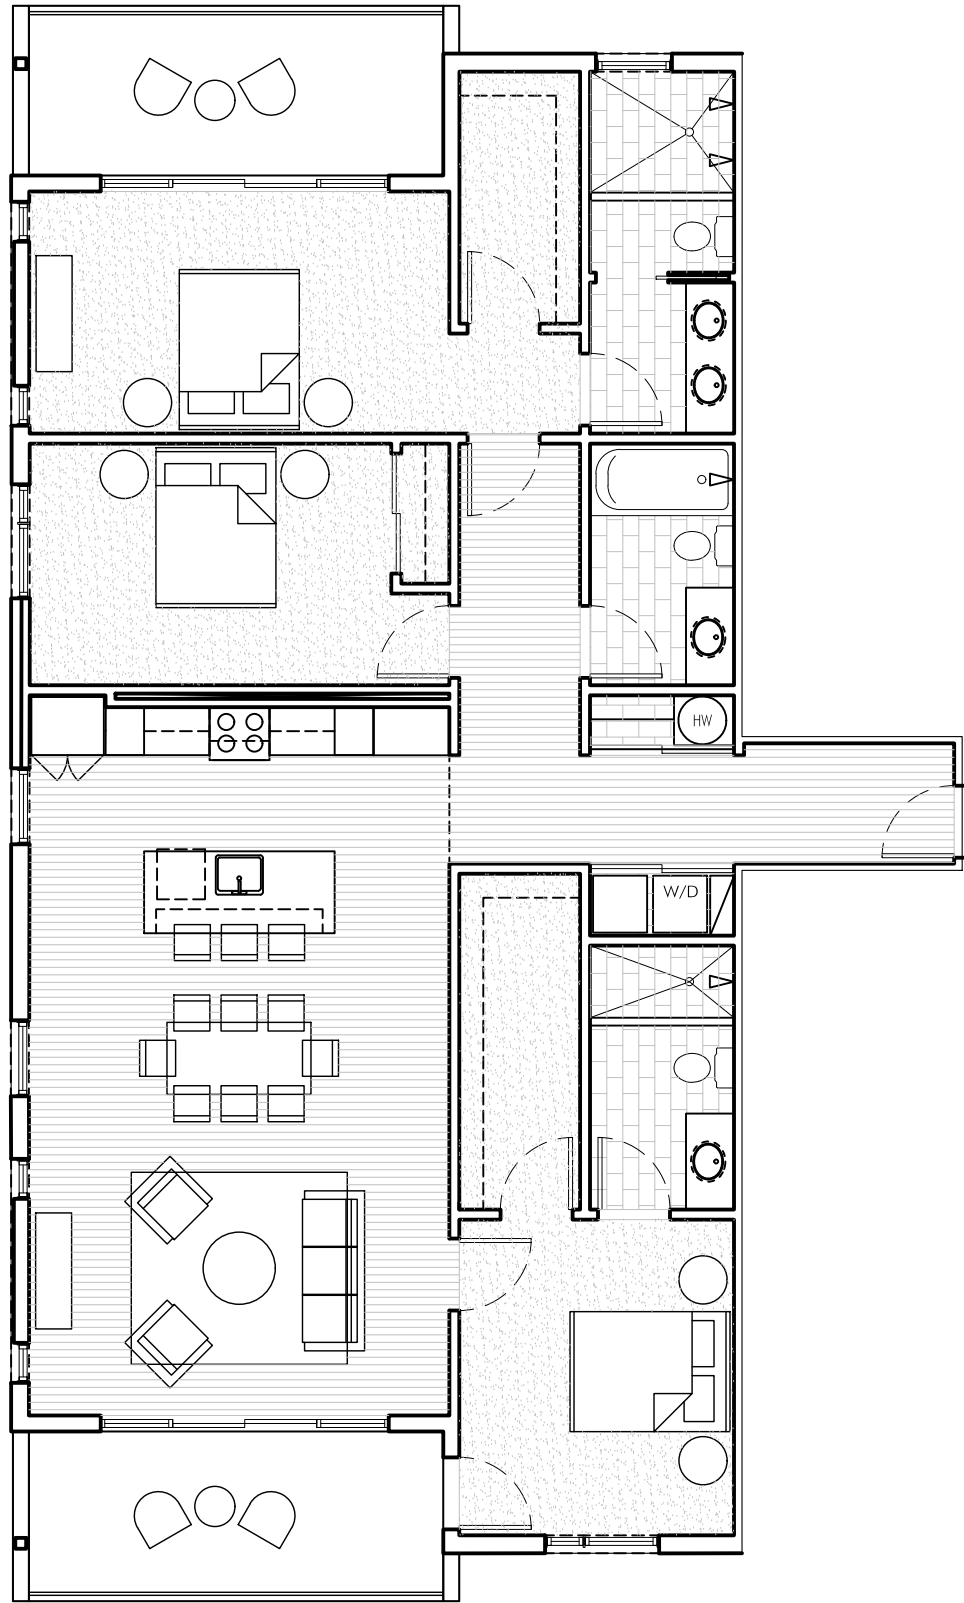

CONDOMINIUM

TYPE D - 3 BEDROOM

1679 SF INTERIOR

(257 SQ. FT. BALCONY)